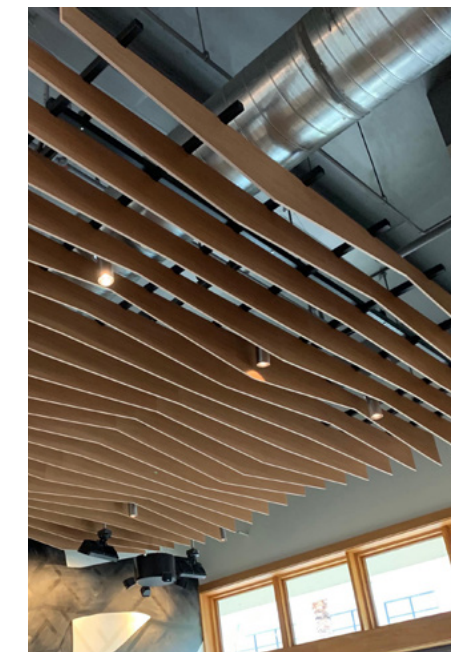

Atmosfera®

STANDARD

Rise