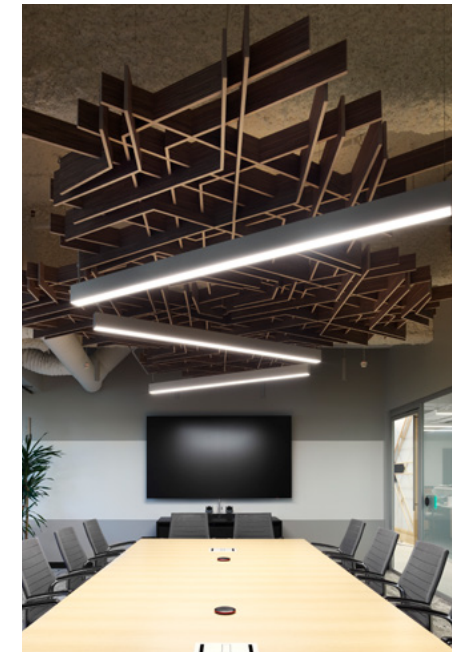

▶ WATCH VIDEO

SoftGrid®