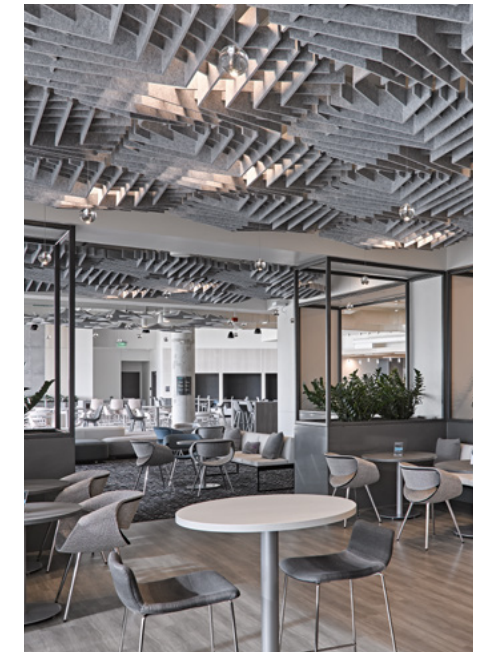

▶ WATCH VIDEO

SoftGrid®