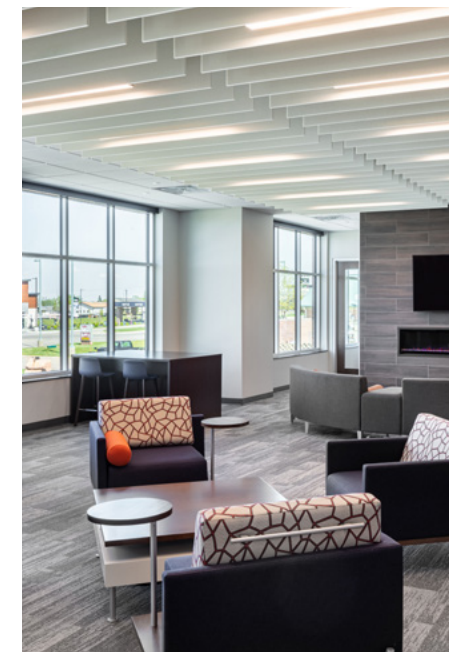

Atmosfera®

STANDARD

Linea