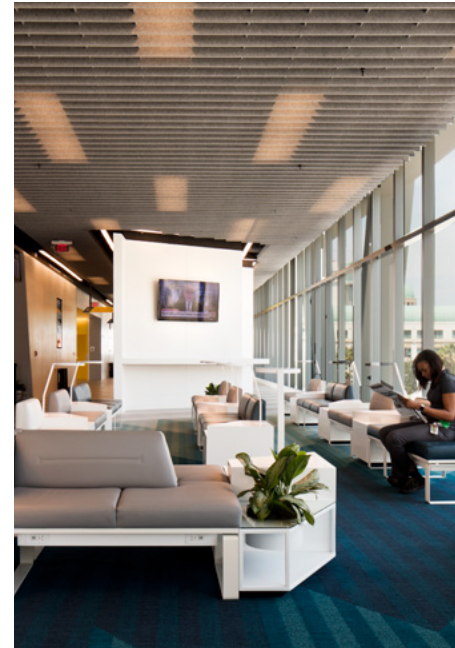

Sine

Skyline

Slope

Square

Switch

Wave

Round

WATCH VIDEO