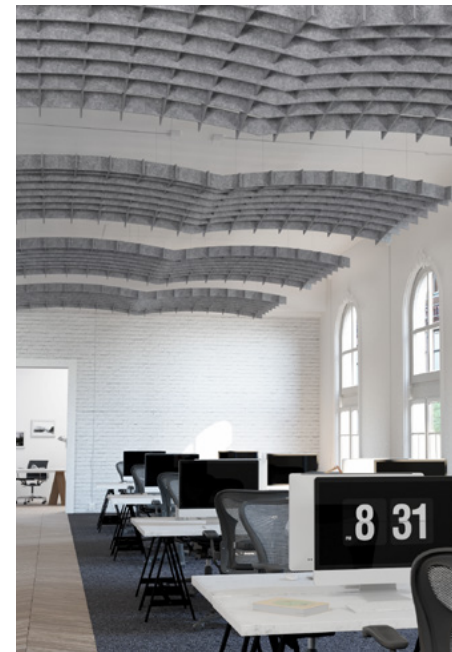

▶ WATCH VIDEO

SoftGrid®

Deca