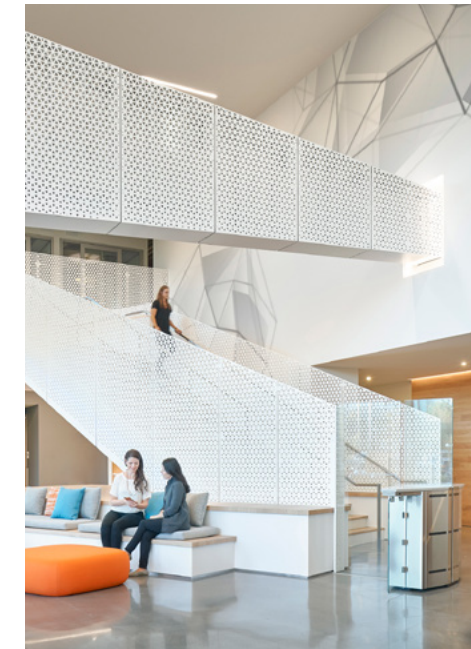

Scripted Guardrail