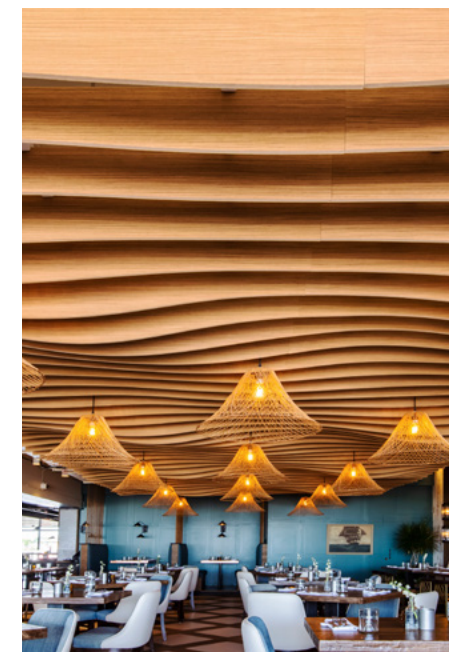

Atmosfera®

STANDARD

Surf