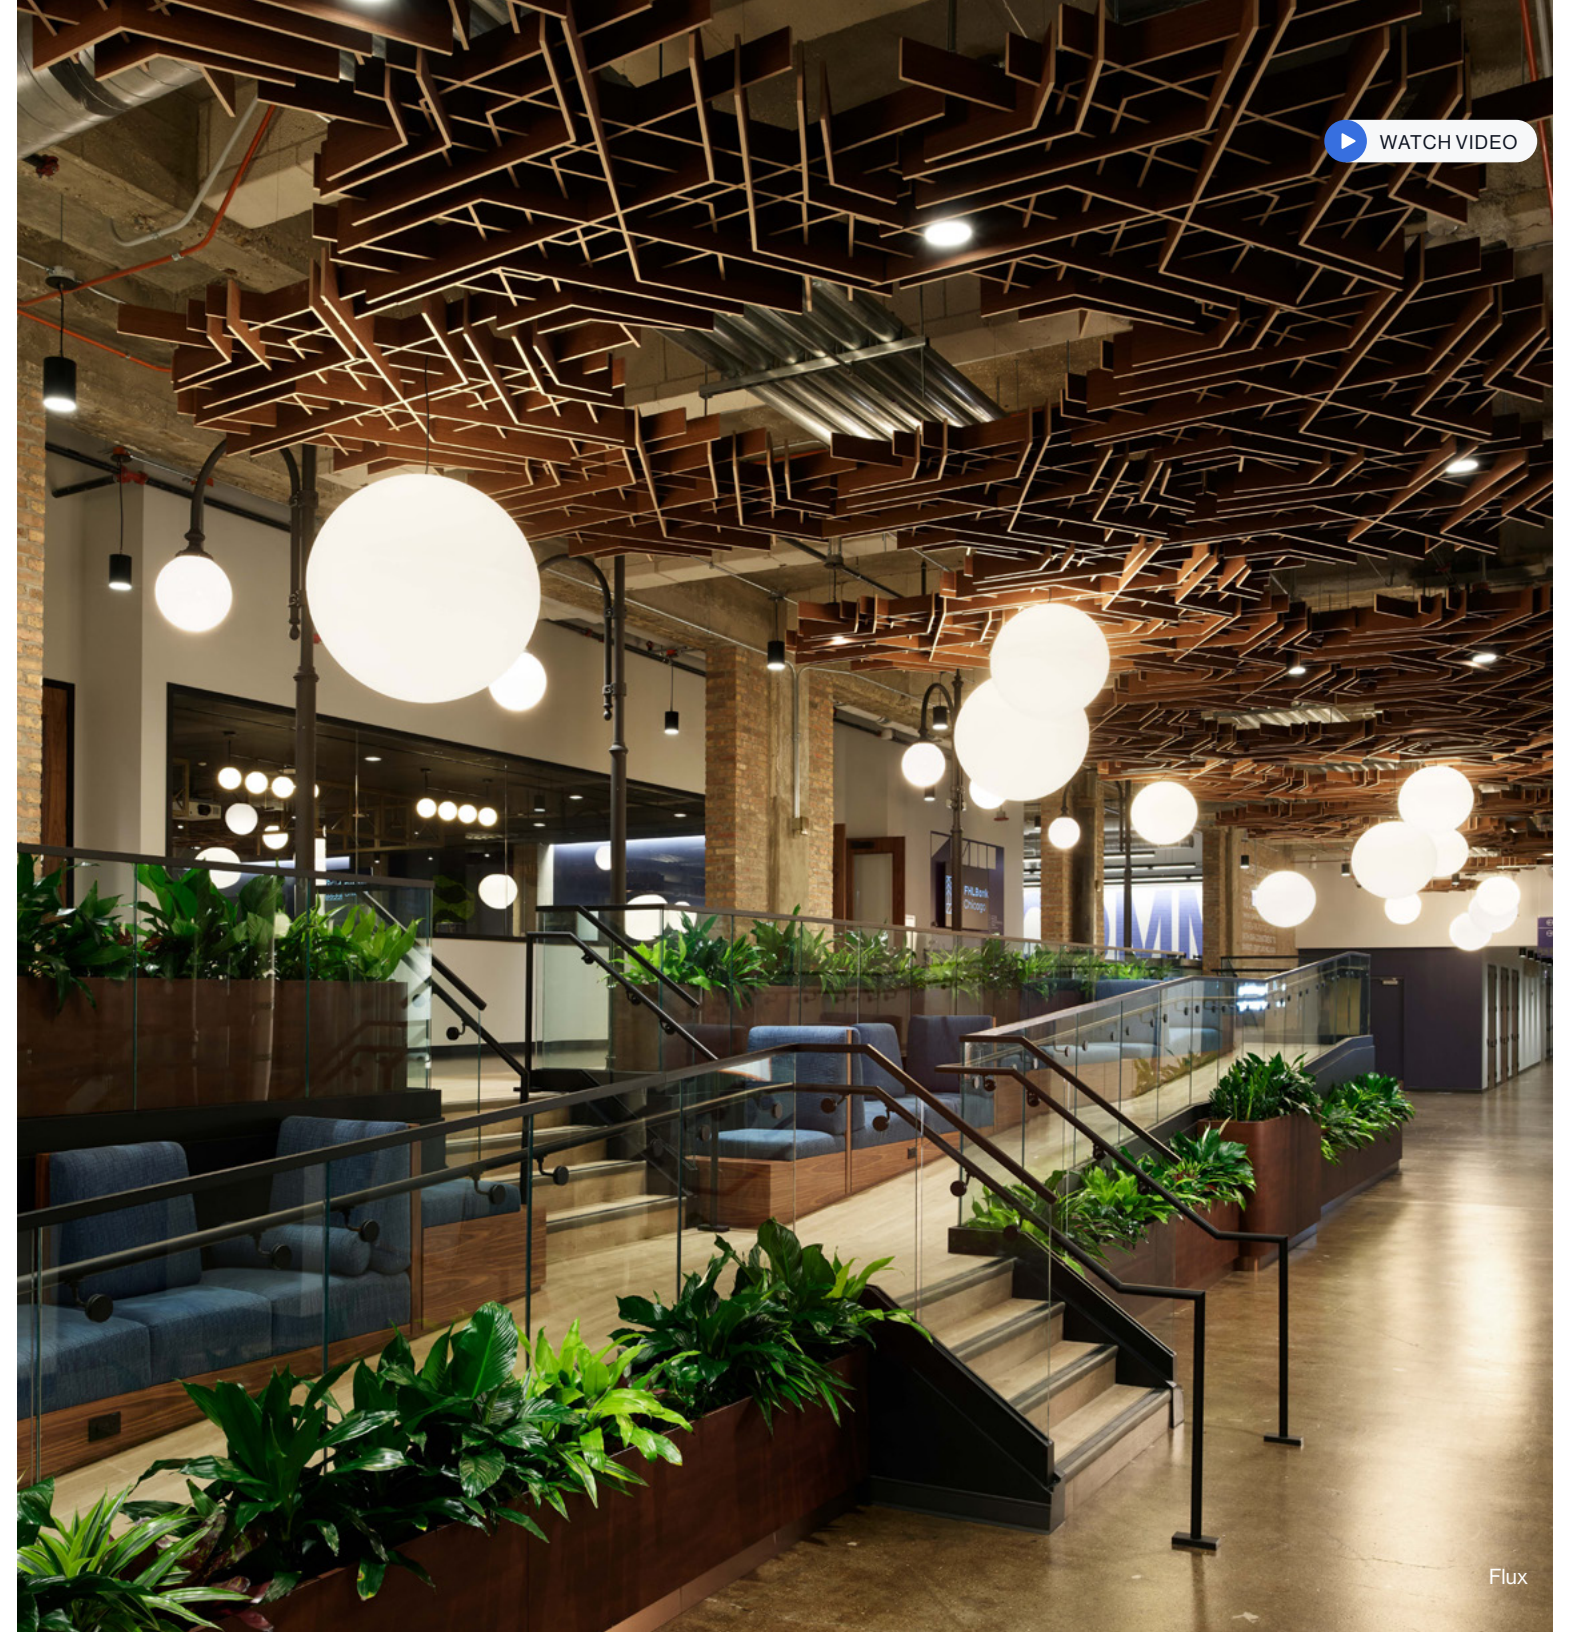

Sine

Skyline

Slope

Square

Switch

Wave

Round

WATCH VIDEO