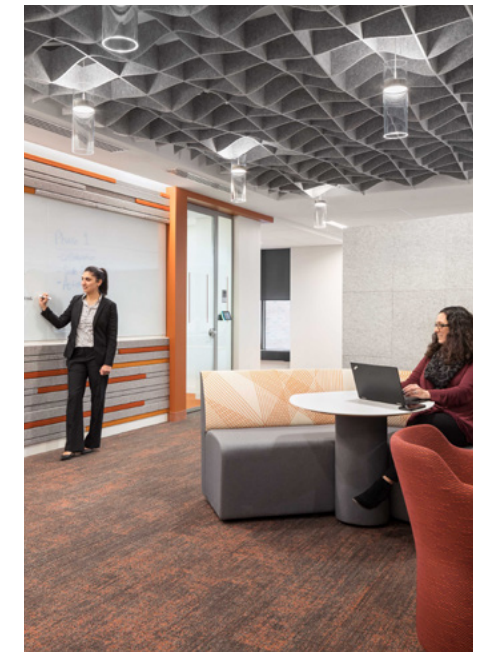

Sine

Skyline

Slope

Square

Switch

Wave

Round

WATCH VIDEO